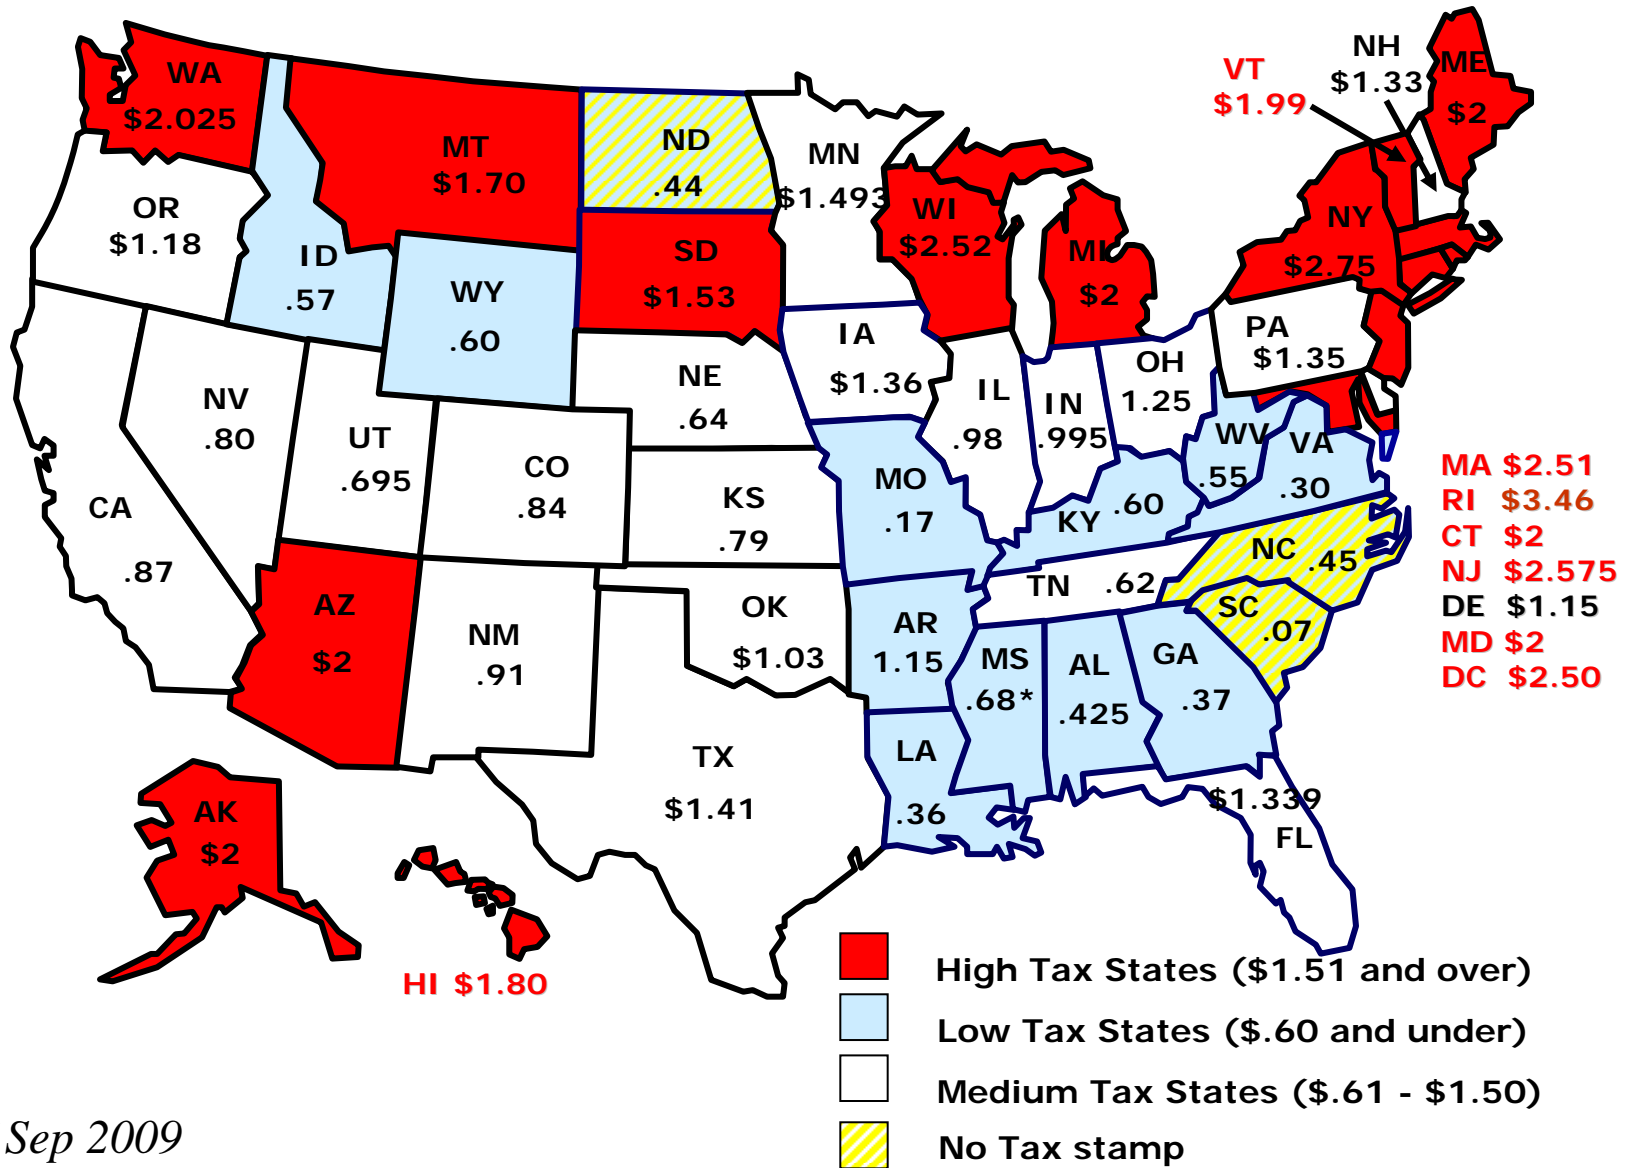

State Cigarette Tax Rates

Per 20 stick Pack

As of Sep 2009