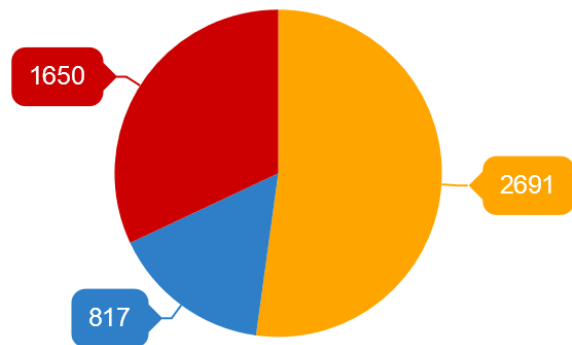

More than agents & investigators

PROFESSIONAL STAFF

1,650

of additional positions at ATF

Number of ATF Employees

Agents (52%) IOIs (16%) Other Positions (32%)

*Numbers as of 5/28/16