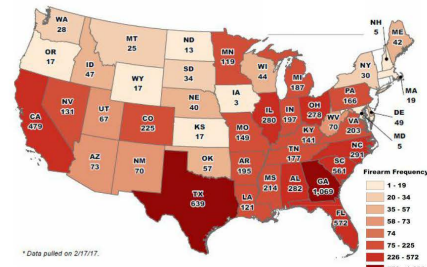

CY 2016

* Data pulled on 2/17/17.

Firearms Stolen During FFL Burglaries: Calendar Year 2015 and 2016

CY 2015

* Data pulled on 2/17/16.

CY 2016

* Data pulled on 2/17/17.

FFL Robberies: Calendar Year 2015 and 2016