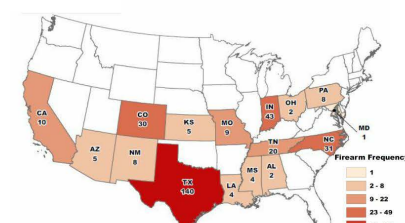

CY 2015

* Data pulled on 2/17/16.

CY 2016

* Data pulled on 2/17/17.

Firearms Stolen During FFL Robberies: Calendar Year 2015 and 2016

CY 2015

* Data pulled on 2/17/16.

CY 2016