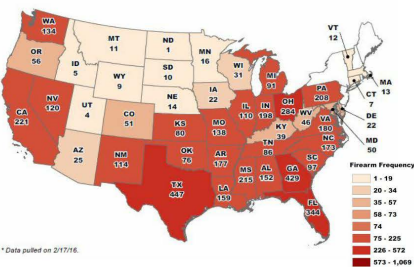

Federal Firearms Licensee Burglary and Robbery Maps

Calendar Year 2015 and 2016

How many FFL burglaries and robberies are reported to ATF?

FFL Burglaries: Calendar Year 2015 and 2016

CY 2015

* Data pulled on 2/17/16.

CY 2016

* Data pulled on 2/17/17.

Firearms Stolen During FFL Burglaries: Calendar Year 2015 and 2016

CY 2015

* Data pulled on 2/17/16.

CY 2016

* Data pulled on 2/17/17.

FFL Robberies: Calendar Year 2015 and 2016