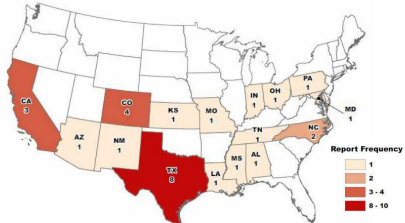

* Data pulled on 2/17/16.

CY 2016