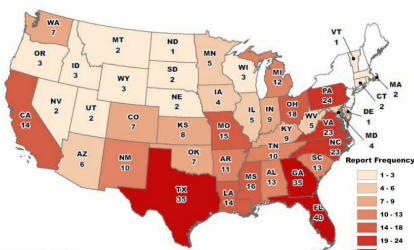

Federal Firearms Licensee Burglary and Robbery Maps

Calendar Year 2015 and 2016

How many FFL burglaries and robberies are reported to ATF?

FFL Burglaries: Calendar Year 2015 and 2016

CY 2015

* Data pulled on 2/17/16.