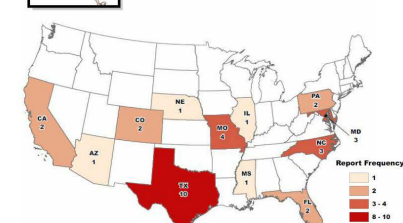

* Data pulled on 2/17/17.

Firearms Stolen During FFL Robberies: Calendar Year 2015 and 2016

CY 2015