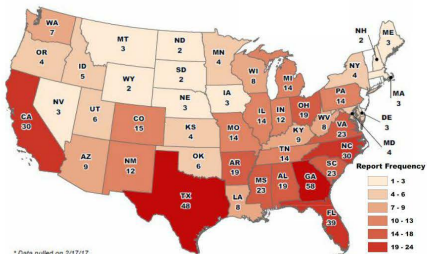

* Data pulled on 2/17/17.

Firearms Stolen During FFL Burglaries: Calendar Year 2015 and 2016

CY 2015