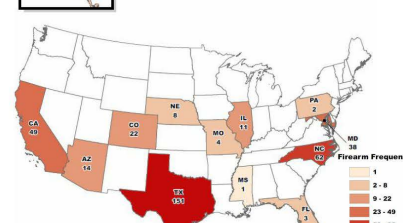

CY 2015

* Data pulled on 2/17/16.

CY 2016

* Data pulled on 2/17/17.

Firearms Stolen During FFL Robberies: Calendar Year 2015 and 2016

CY 2015

* Data pulled on 2/17/16.

CY 2016